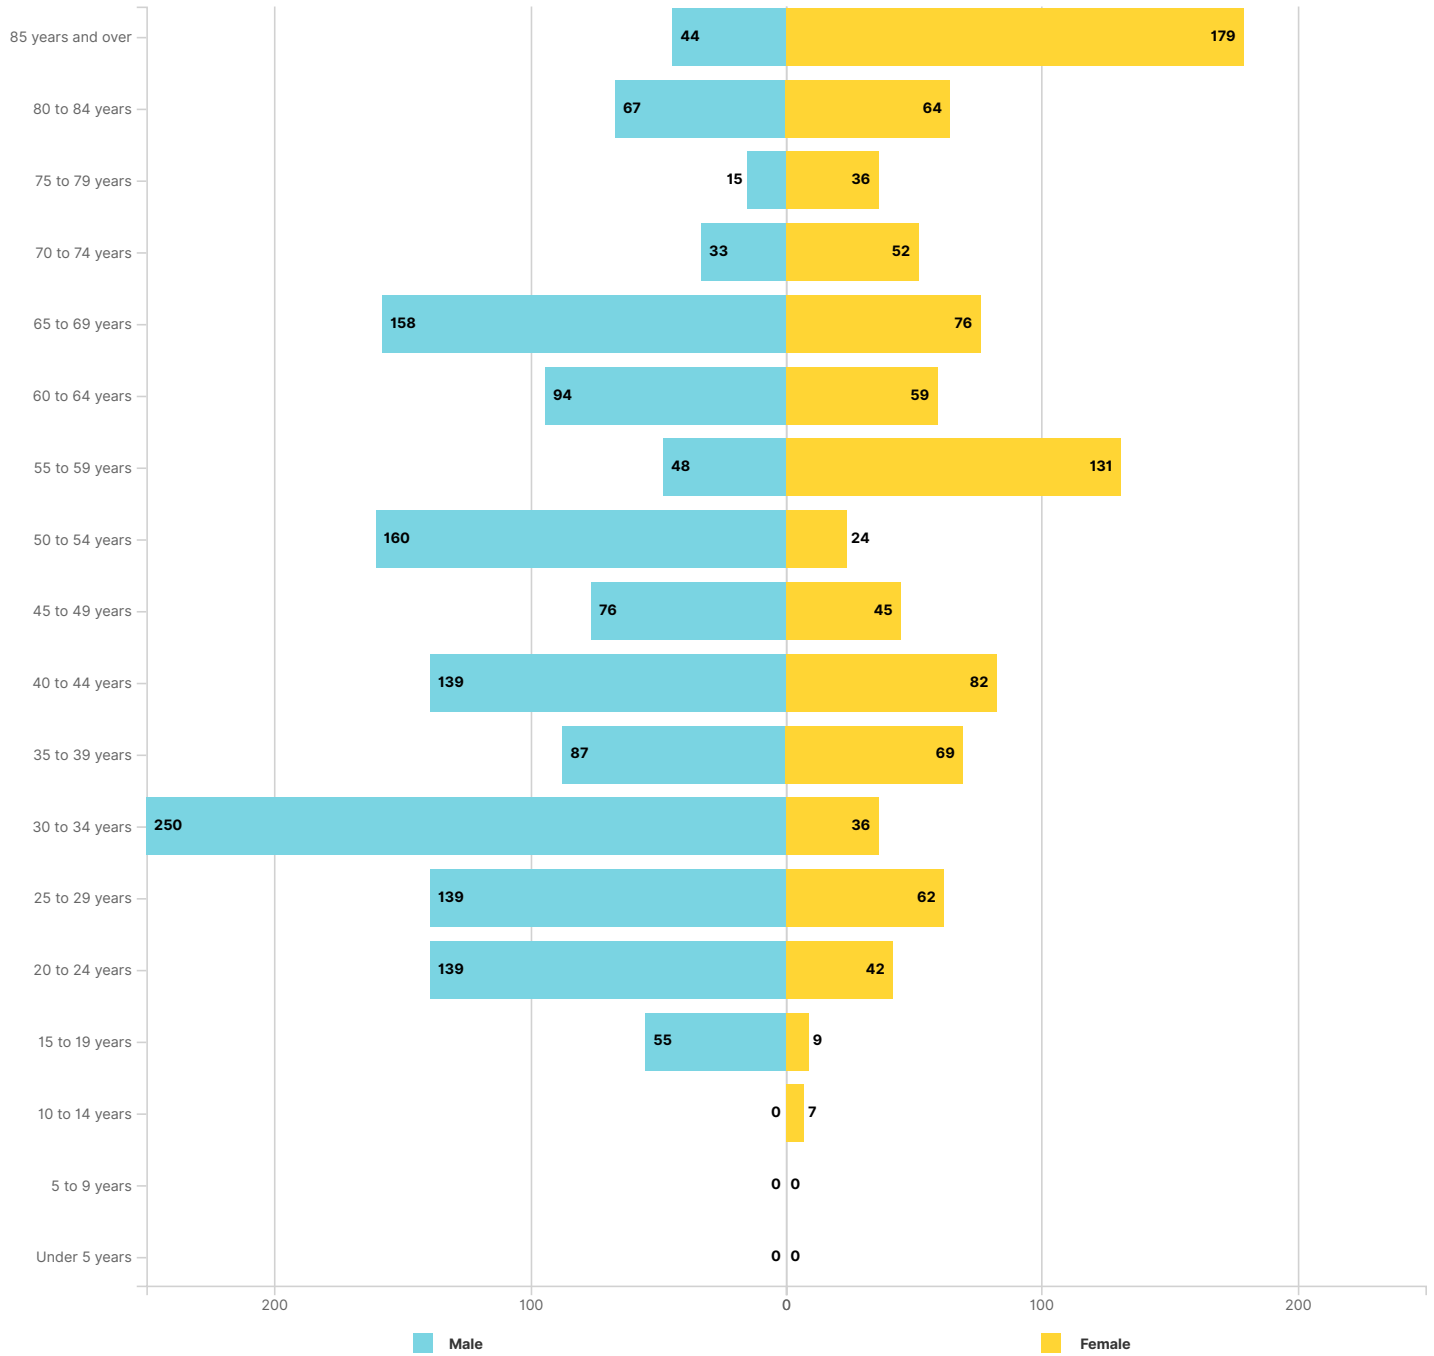

Population Pyramid: Population by Age and Sex
in Census Tract 64, Nueces County, Texas

Census Tract 64, Nueces County, Texas

S0101 | 2020 ACS 5-Year Estimates Subject Tables

Ancestry

0.0% ± 1.9%
Italian Ancestry in Census Tract 64, Nueces County, Texas

1.2% ± 0.4%
Italian Ancestry in Nueces County, Texas

DP02 | 2021 American Community Survey 5-Year Estimates

Language Spoken at Home